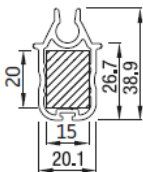

RS Classic Screens

	Maximum width (cm)	height (cm)	area (m²)
RS Classic 105	450	350	14,0

RS Classic 105 - IO motors or Crank control
Eolis IO sensor wire free wind sensor (option)

Guide rails

Profile colours

End slat