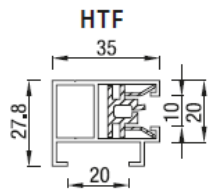

RS Classic Screens

RS Classic 85 - IO motors only

Eolis IO sensor wire free wind sensor (option)

End slat

RS Classic 95 - IO motors only

Eolis IO sensor wire free wind sensor (option)

Guide rails

End slat

Profile colours

03302 020 701

info@solar-shield.co.uk