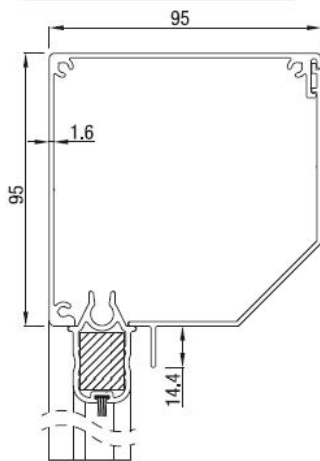

RS Classic 85 - IO motors only

Eolis IO sensor wire free wind sensor (option)

End slat

RS Classic 95 - 45°