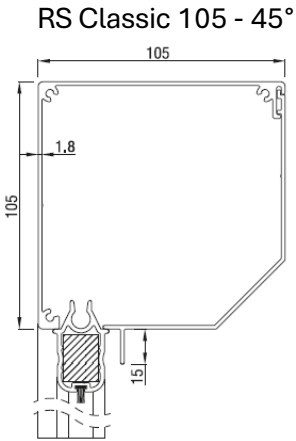

info@solar-shield.co.uk

RS Classic Screens

	Maximum width (cm)	height (cm)	area (m ²)
RS Classic 105	450	350	14,0

RS Classic 105 - IO motors or Crank control
 Eolis IO sensor wire free wind sensor (option)