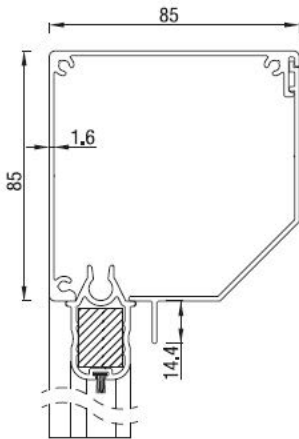

RS Classic 85 - 45°

RS Classic 95 - 45°