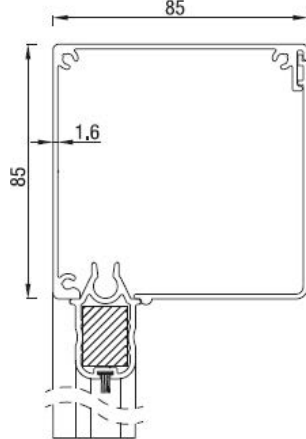

RS Classic 85 - square

RS Classic 95 - square