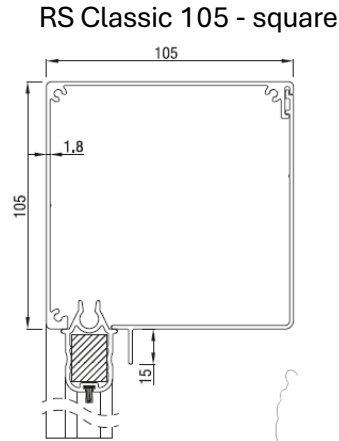

RS Classic 95 - 45°

RS Classic 95 - square

RS Classic 95 - IO motors only

Eolis IO sensor wire free wind sensor (option)

Guide rails

End slat

Profile colours

03302 020 701

info@solar-shield.co.uk

RS Classic Screens

	Maximum width (cm)	height (cm)	area (m ²)
RS Classic 105	450	350	14,0

RS Classic 105 - IO motors or Crank control
 Eolis IO sensor wire free wind sensor (option)