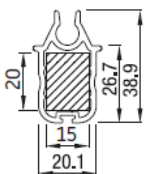

RS Classic Screens

RS Classic 85 - IO motors only

Eolis IO sensor wire free wind sensor (option)

End slat

RS Classic 95 - IO motors only

Eolis IO sensor wire free wind sensor (option)

Guide rails

End slat

Profile colours

03302 020 701

info@solar-shield.co.uk