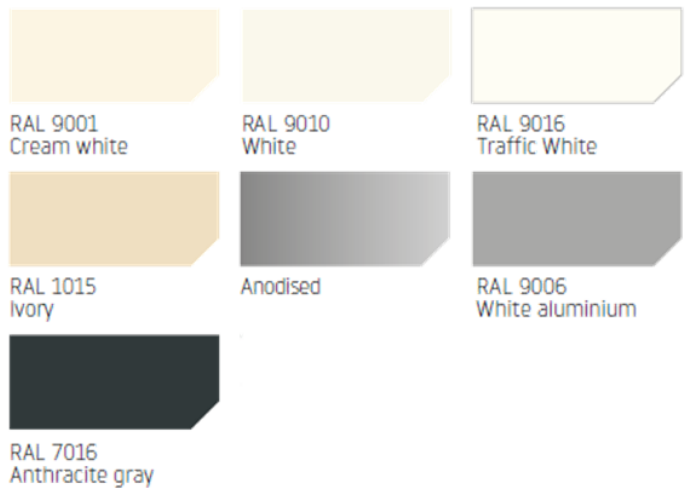

Guide rails

Profile colours

End slat

RS Classic Screens

SOLAR-SHIELD
exterior shading solutions

POSSIBLE OPERATIONAL EXIT OPTIONS

Looking from the outside with standard box installation the operational exit is: