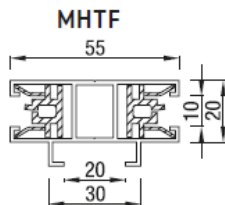

RS Classic Screens

RS Classic 85 - IO motors only

Eolis IO sensor wire free wind sensor (option)

End slat

RS Classic 95 - IO motors only

Eolis IO sensor wire free wind sensor (option)

Guide rails

End slat

Profile colours

03302 020 701

info@solar-shield.co.uk