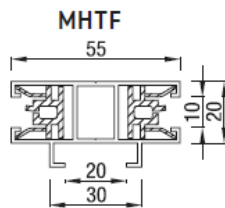

Guide rails