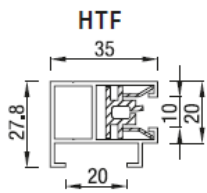

Guide rails