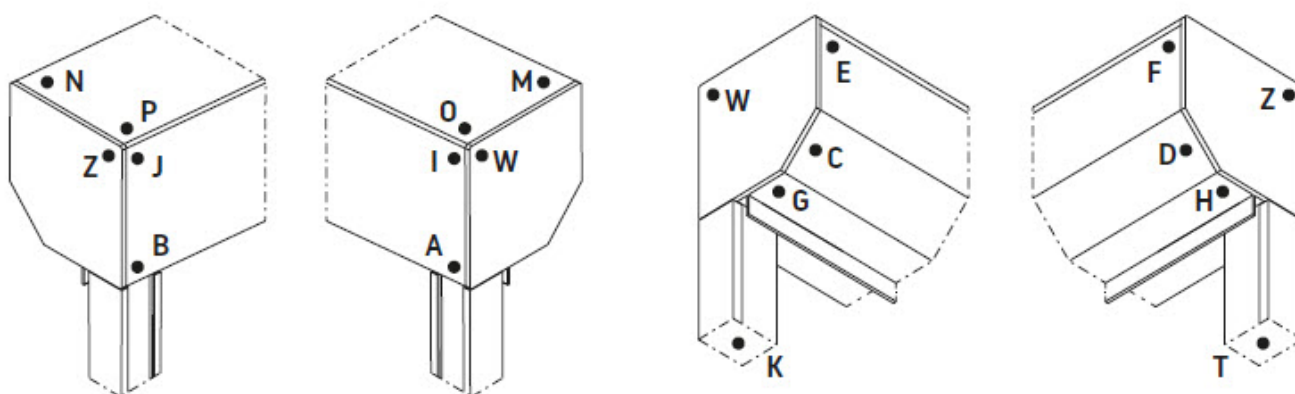

Guide rails

Profile colours

End slat

RS Classic Screens

SOLAR-SHIELD
exterior shading solutions

POSSIBLE OPERATIONAL EXIT OPTIONS

Looking from the outside with standard box installation the operational exit is:

A - left bottom (back),

B - right bottom (back),

C - left on the slated part of the box (front),

D - right on the slated part of the box (front),

E - left top (front),

F - right top (front),

G - left bottom (front),