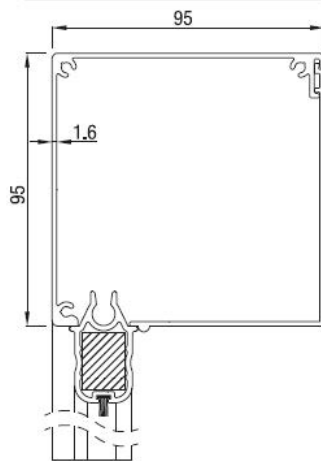

RS Classic 95 - square

RS Classic 95 - IO motors only

Eolis IO sensor wire free wind sensor (option)

Guide rails

End slat

Profile colours