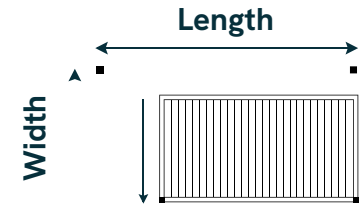

Prices Includes

- RAL7016 Anthracite grey (matt textured)
- 24V motor, power unit & remote control
- LED perimeter strip lighting to all four sides

Length		1690mm	1906mm	2122mm	2338mm	2554mm	2770mm	2986mm	3202mm	3418mm	3634mm	3850mm
		7 Louvres	8 Louvres	9 Louvres	10 Louvres	11 Louvres	12 Louvres	13 Louvres	14 Louvres	15 Louvres	16 Louvres	17 Louvres
Projection	1000mm	£6,439	£6,555	£6,684	£6,989	£7,105	£7,221	£7,337	£7,453	£7,932	£8,087	£8,296
	1500mm	£6,634	£6,718	£7,089	£7,166	£7,348	£7,438	£7,621	£7,940	£8,395	£8,463	£8,646
	2000mm	£6,985	£7,075	£7,292	£7,369	£7,847	£7,915	£8,146	£8,230	£8,717	£8,793	£9,015
	2500mm	£7,196	£7,371	£7,701	£7,919	£8,095	£8,264	£8,760	£8,943	£9,159	£9,372	£9,555
	3000mm	£7,436	£7,619	£7,870	£8,217	£8,400	£8,582	£8,765	£8,965	£9,396	£9,579	£9,814
	3500mm	£7,652	£7,874	£8,396	£8,618	£8,858	£9,080	£9,164	£9,429	£9,934	£10,149	£10,362
	4000mm	£7,936	£8,166	£8,414	£8,636	£9,060	£9,335	£9,557	£9,775	£10,303	£10,543	£10,765
	4500mm	£8,052	£8,623	£9,718	£9,457	£9,695	£9,934	£10,172	£10,595	£10,934	£11,173	£11,411

Length		4066mm	4282mm	4498mm	4714mm	4930mm	5146mm	5362mm	5578mm	5794mm	6010mm
		18 Louvres	19 Louvres	20 Louvres	21 Louvres	22 Louvres	23 Louvres	24 Louvres	25 Louvres	26 Louvres	27 Louvres
Projection	1000mm	£8,412	£9,163	£9,287	£9,398	£9,522	£9,666	£9,790	£10,301	£10,539	£10,663
	1500mm	£8,730	£9,567	£9,667	£9,863	£9,968	£10,541	£10,736	£10,932	£11,014	£11,209
	2000mm	£9,109	£10,015	£10,475	£10,849	£10,931	£11,169	£11,251	£11,508	£11,590	£11,828
	2500mm	£9,751	£10,911	£11,156	£11,400	£11,589	£11,984	£12,398	£12,175	£12,363	£12,552
	3000mm	£9,996	£11,293	£11,621	£11,817	£12,012	£12,208	£12,403	£12,599	£12,794	£12,990
	3500mm	£10,594	£11,987	£12,332	£12,553	£12,783	£13,243	£13,700	£13,491	£13,722	£13,952
	4000mm	£10,987	£12,397	£12,748	£12,986	£13,224	£13,481	£13,719	£13,957	£14,195	£14,433
	4500mm	£11,649	£13,124	£13,493	£13,748	£14,004	£14,278	£14,533	£14,789	£15,044	£15,300